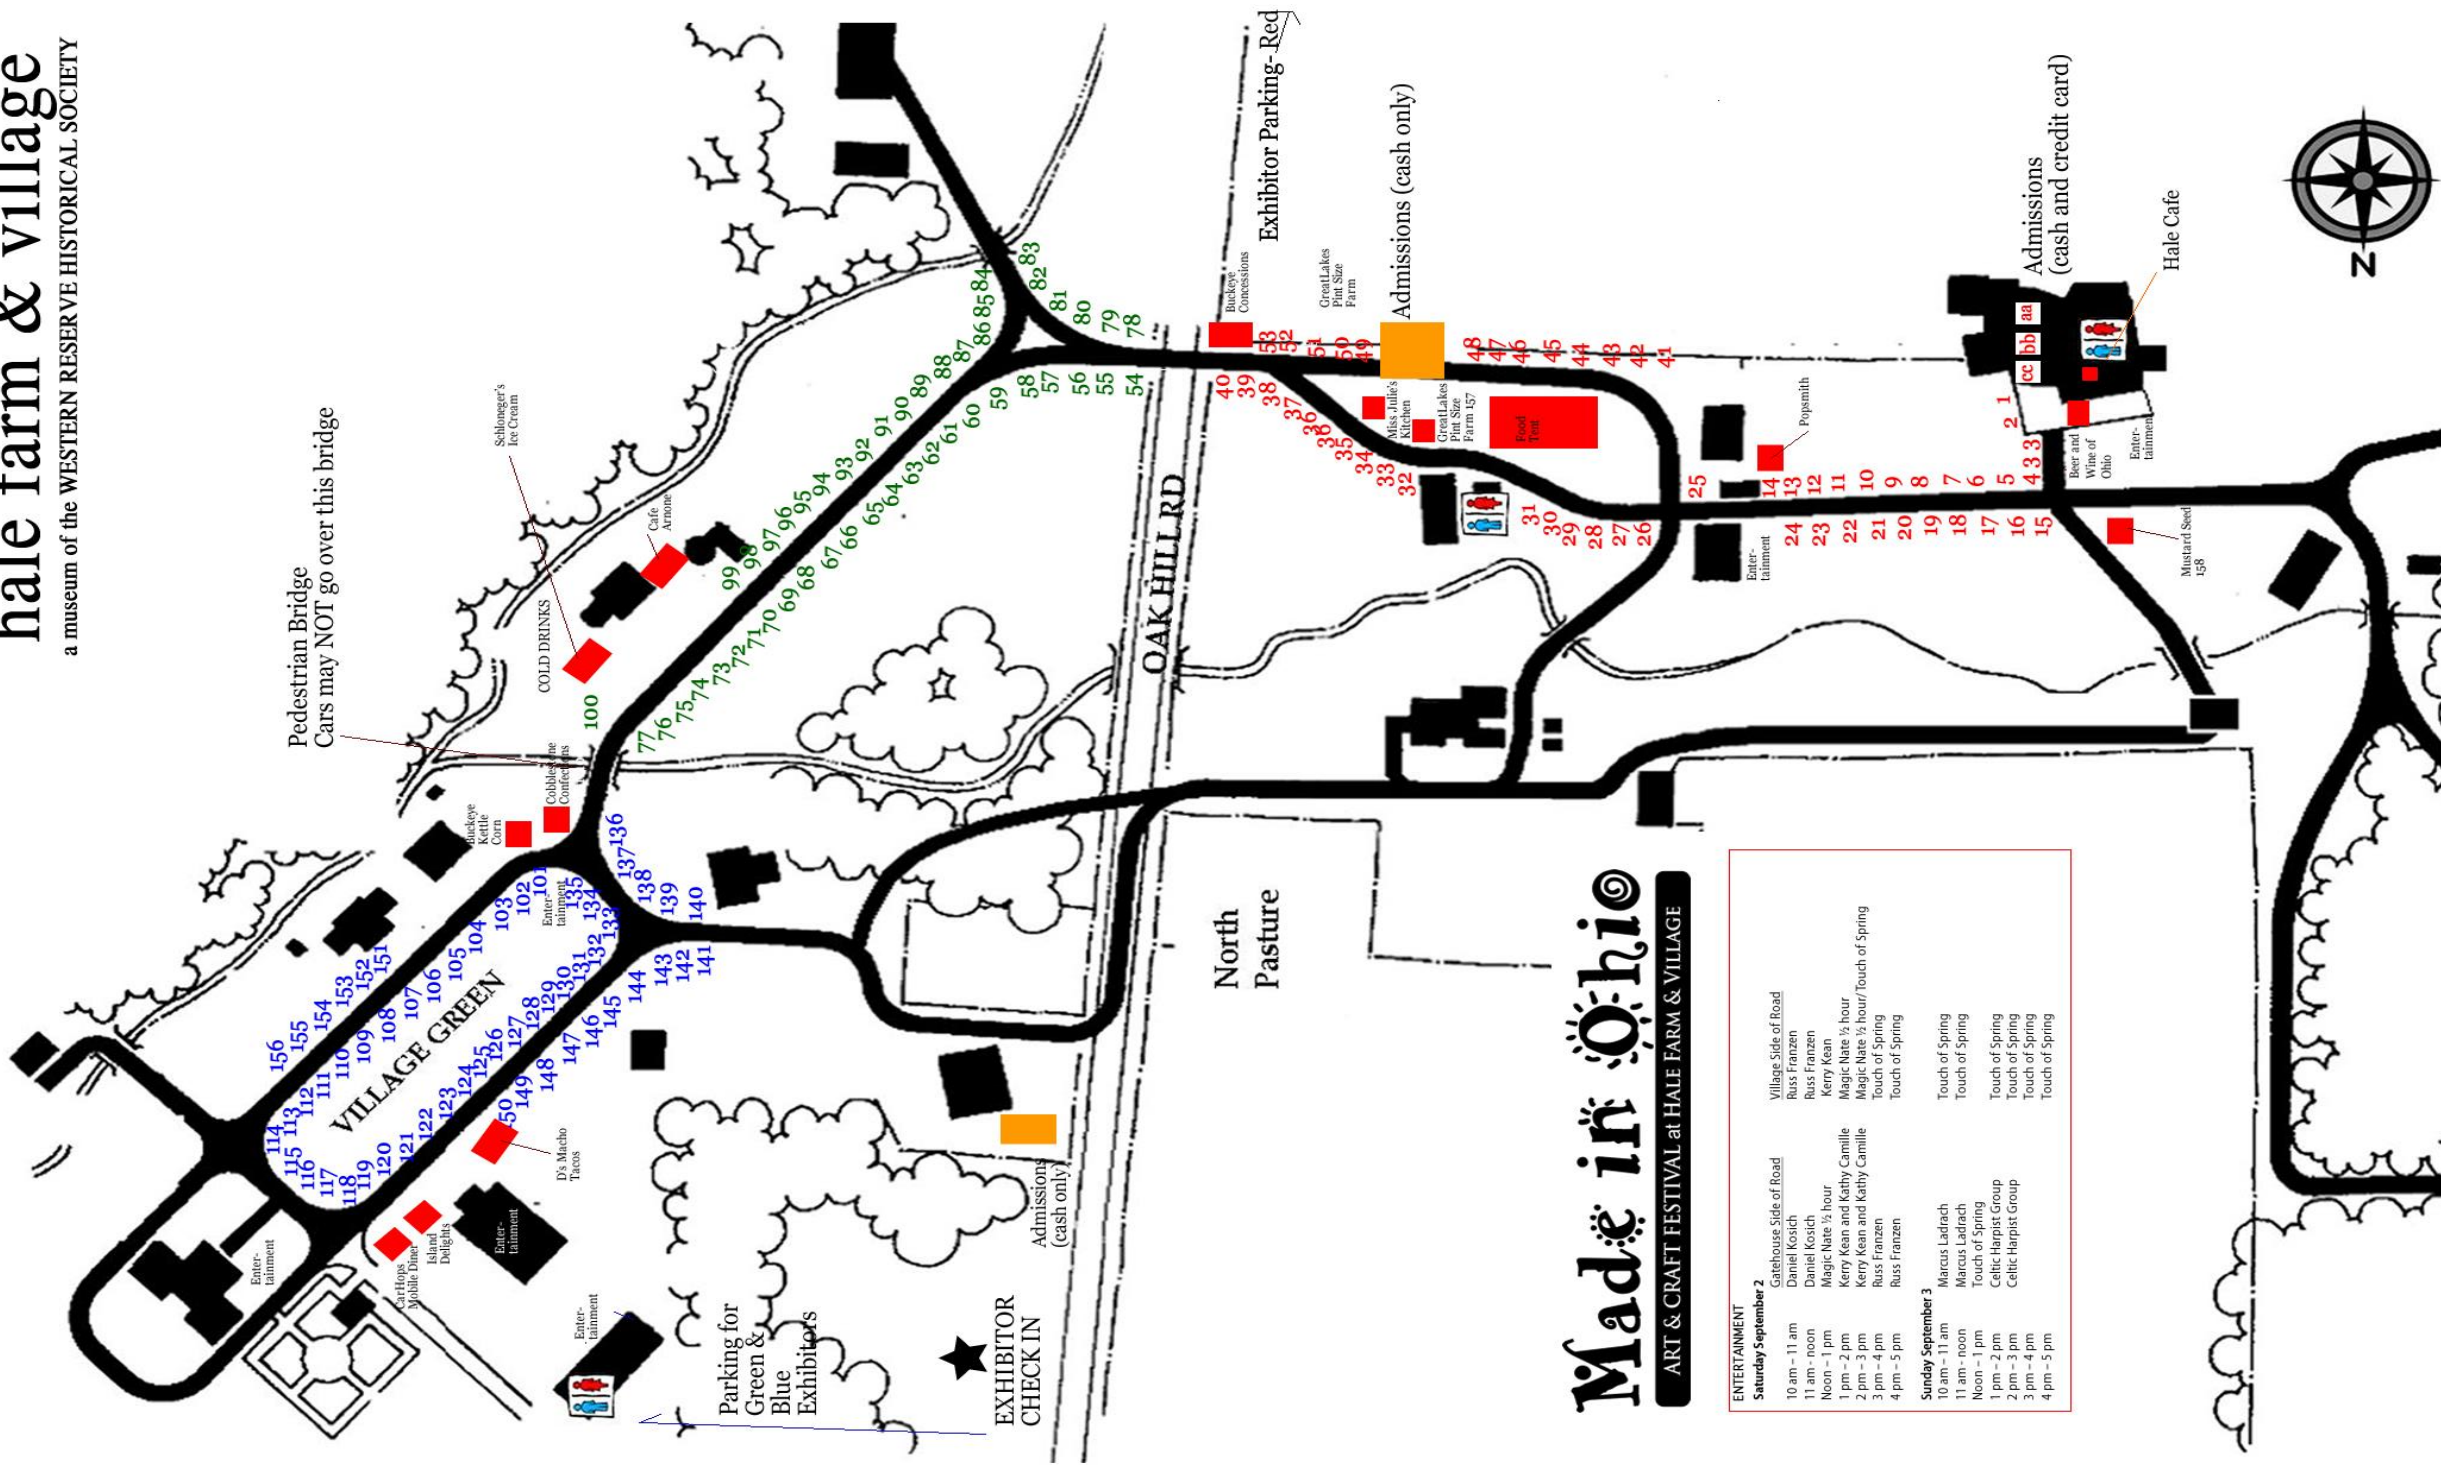

## Made in Ohio

ART & CRAFT FESTIVAL at HALE FARM & VILLAGE

| ENTERTAINMENT               |                              |
|-----------------------------|------------------------------|
| <b>Saturday September 2</b> |                              |
| 10 am - 11 am               | Village Side of Road         |
| 11 am - noon                | Russ Franzen                 |
| Noon - 1 pm                 | Daniel Kosich                |
| 1 pm - 2 pm                 | Magic Mare 1/2 hour          |
| 2 pm - 3 pm                 | Kerry Kean and Kathy Camille |
| 3 pm - 4 pm                 | Russ Franzen                 |
| 4 pm - 5 pm                 | Touch of Spring              |
| <b>Sunday September 3</b>   |                              |
| 10 am - 11 am               | Marcus Ladrach               |
| 11 am - noon                | Marcus Ladrach               |
| Noon - 1 pm                 | Touch of Spring              |
| 1 pm - 2 pm                 | Celtic Harpist Group         |
| 2 pm - 3 pm                 | Celtic Harpist Group         |
| 3 pm - 4 pm                 | Touch of Spring              |
| 4 pm - 5 pm                 | Touch of Spring              |